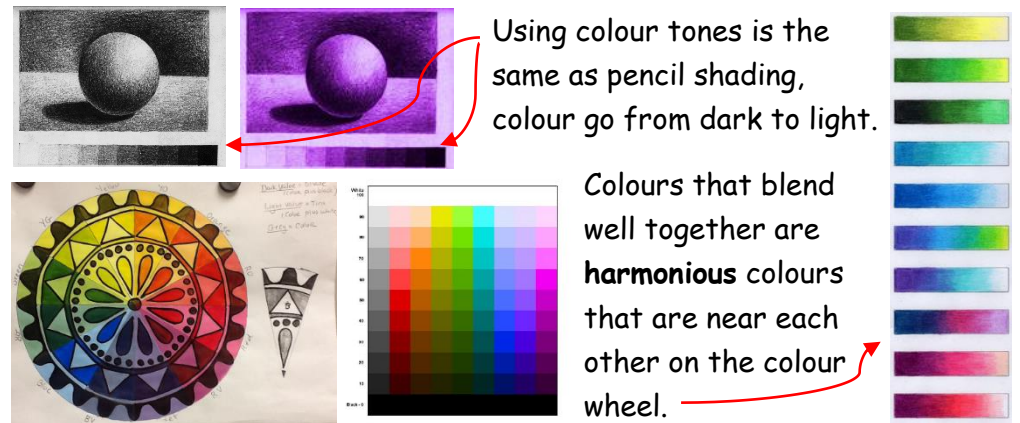

Year 8 Autumn Term Art Knowledge Bank

AO3 Drawing Techniques

Symmetry in art is when the elements of a painting or drawing balance each other out. This could be the objects themselves, but it can also relate to colours and other compositional techniques

Negative space is, quite simply, the space that surrounds an object in an image. Just as important as that object itself, negative space helps to define the boundaries of **positive space** and brings balance to a composition.

Possible Art Careers:

- Makeup artist
- Jewellery designer
- Special effects artist
- Photographer
- Media editor

AO2 Media, Techniques and Processes

Poly Block Printing

Colouring Tones and Blending

Blending is the technique of gently merging two or more **colours** or values to create a gradual transition or to soften lines. As an **artist**, it's **important** to practice **blending** in any medium you choose to work with. Blending is important in pencil shading and colour drawing or painting.